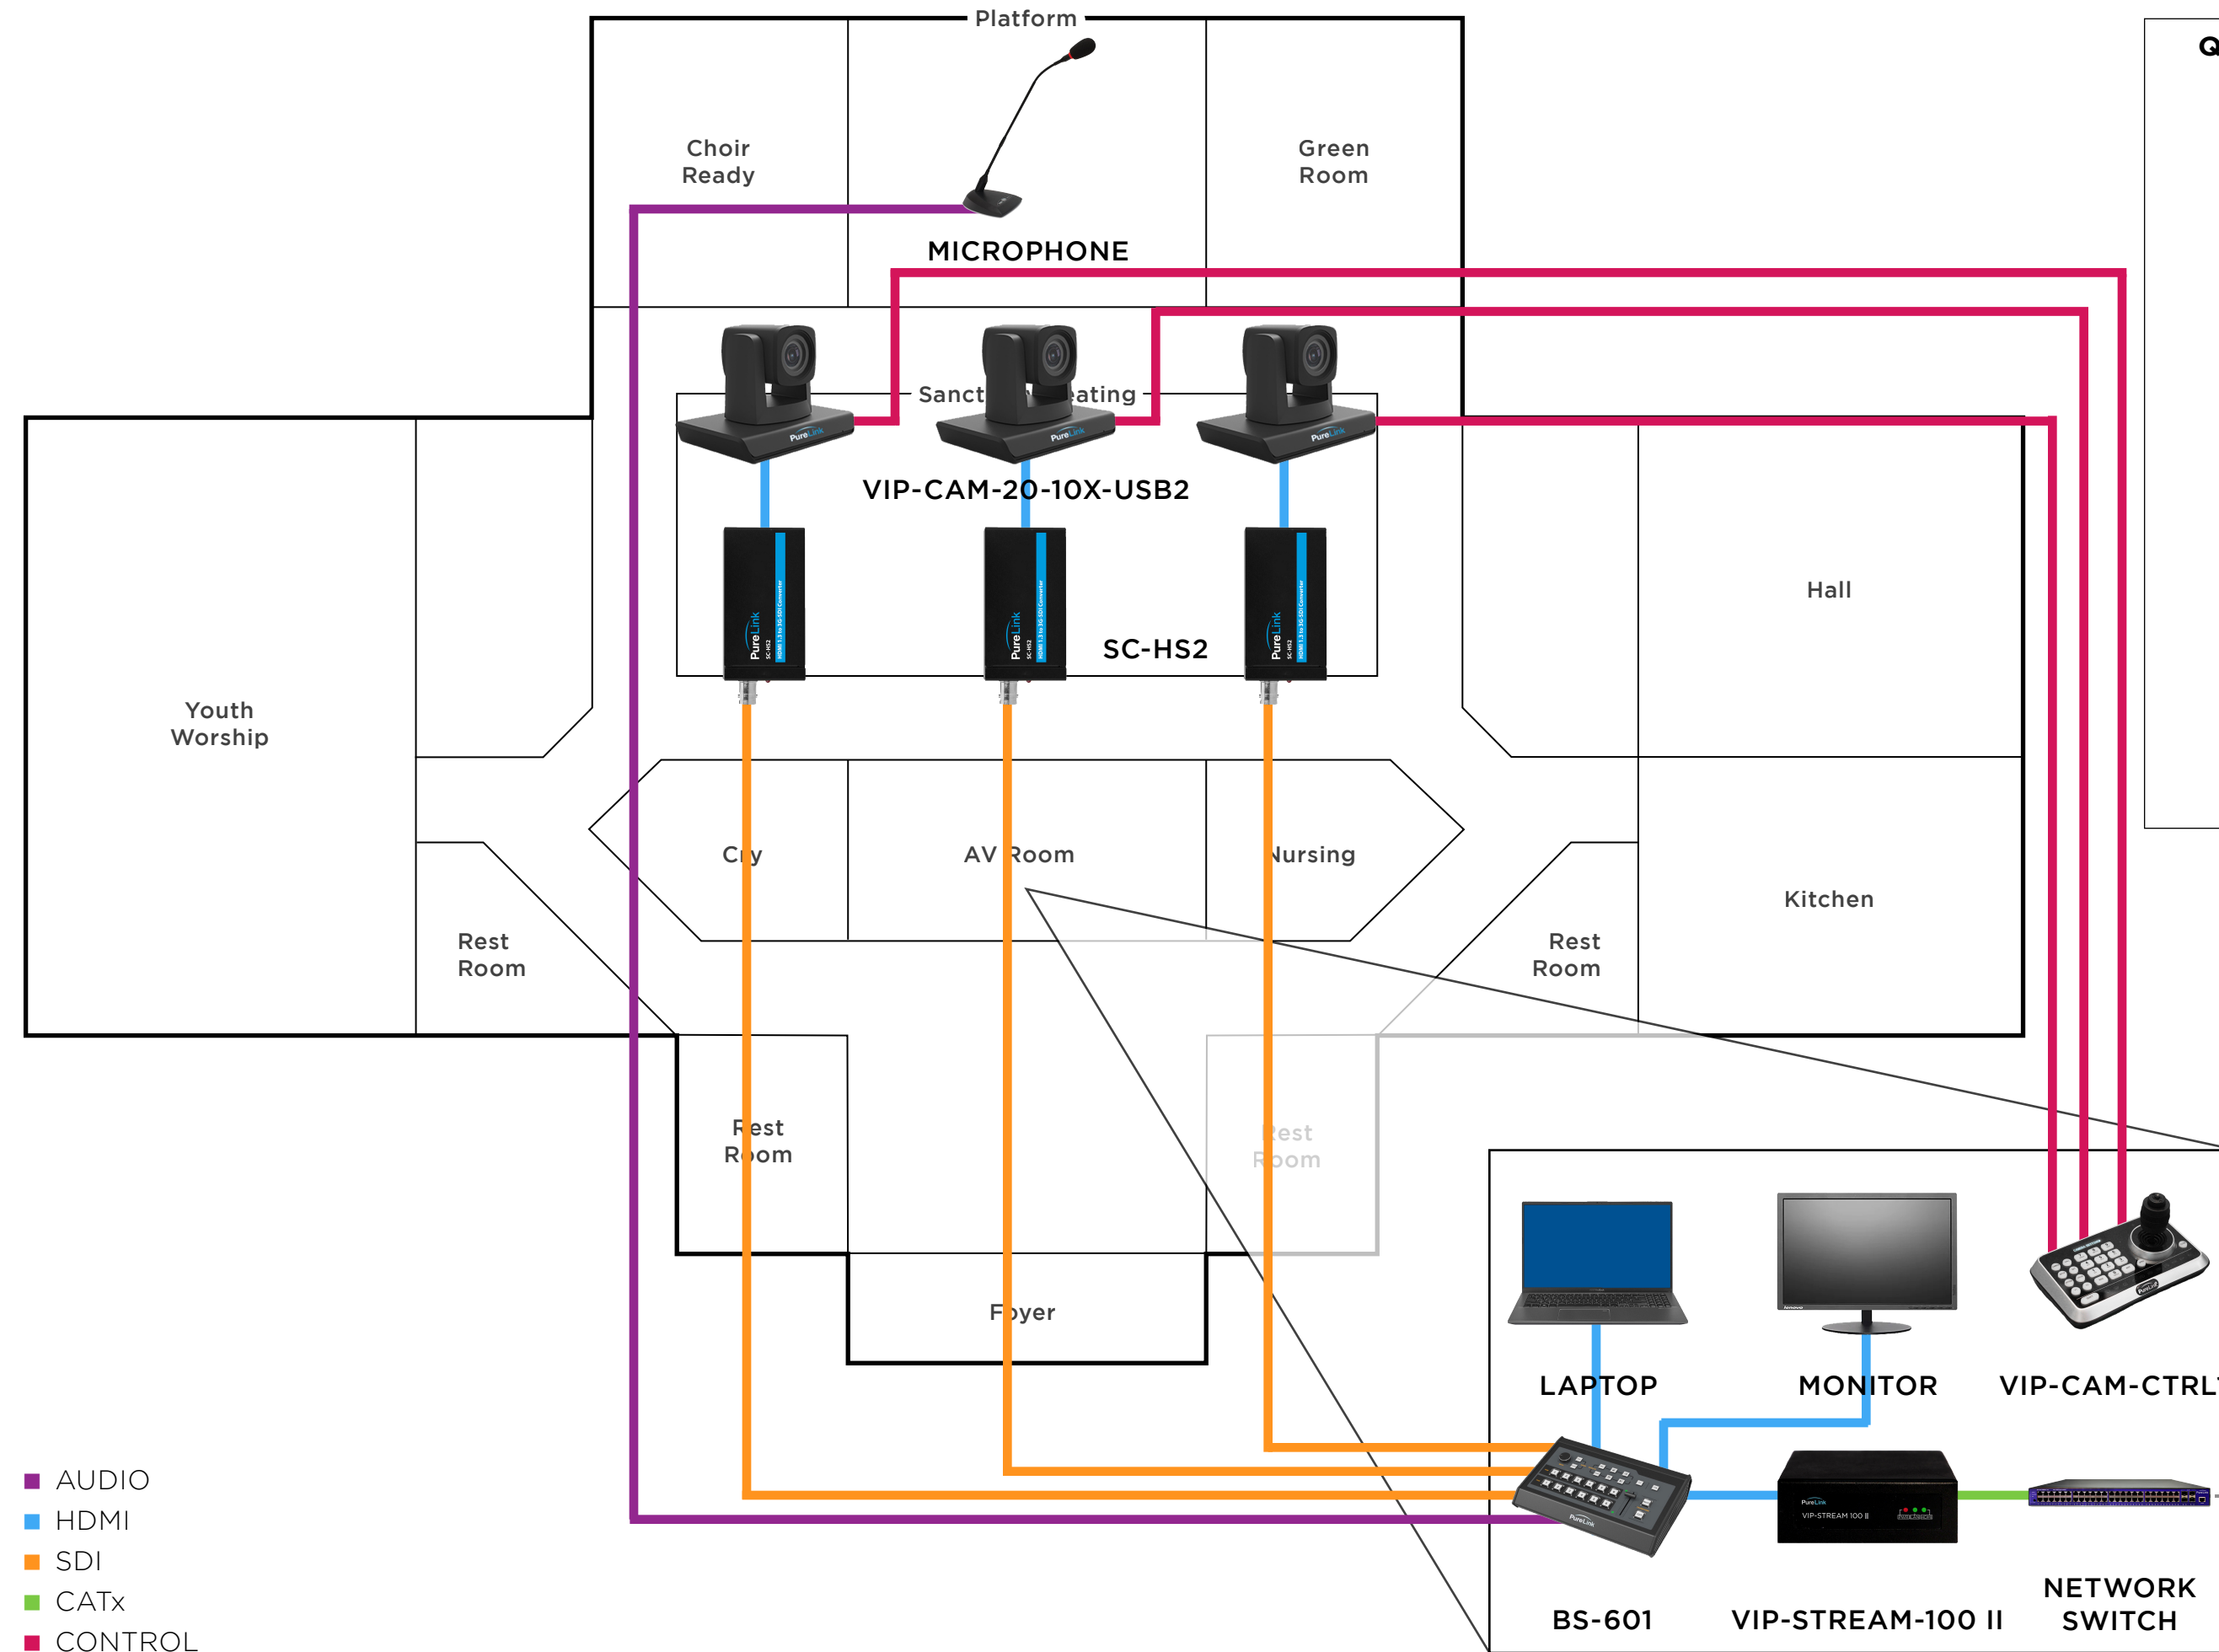

3-20-10X-PSW1-CTR1-STR | (3) 10X CAMERAS WITH CONTROL, PRODUCTION SWITCHING, STREAMING

QTY	MODEL NO	DESCRIPTION	FUNCTION
3	VIP-CAM-20-10X-USB2	PureStream Pan/Tilt/Zoom Camera with remote control, presets, and VISCA control, USB2.0 and HDMI Outputs	PureStream Pan/Tilt/Zoom Camera with remote control, presets, and VISCA control, USB2.0 and HDMI Outputs
1	BS-601	HDTools Production Switcher - (4) 3G-SDI in, (2) HDMI in, Program out, Multiview/Preview out - Cut/CrossFade/Wipe/PIP/POP	HDTools Production Switcher - (4) 3G-SDI in, (2) HDMI in, Program out, Multiview/Preview out - Cut/CrossFade/Wipe/PIP/POP
1	VIP-STREAM-100 II	PureStream H.264 encoder with image capture, compatible with VLC Player, Facebook, YouTube, and any RTMP compatible player - Full HD	Sending live stream to Facebook, YouTube, Vimeo, etc.
1	VIP-CAM-CTRL1	PureStream 4D PTZ joystick camera controller VISCA PELCO	PureStream 4D PTZ joystick camera controller VISCA PELCO
3	SC-HS2	HDTools (1) HDMI Input to (1) 3G/HD-SDI Output Format Converter - Full HD	Convert (3) camera HDMI outputs to SDI for production switcher
3	PI1000-010	PureInstall HDMI Cable with TotalWire Technology, Secure Lock System - 1m	1m HDMI from cameras to SDI converters
3	PI-3GSDI-200	PureInstall 3G/HD-SDI Cable with TotalWire Technology - 20m	20m SDI from SDI converters to production switcher
1	PI1000-030	PureInstall HDMI Cable with TotalWire Technology, Secure Lock System - 3m	3m HDMI from production switcher to streaming encoder
3	PI-RS232-200	PureInstall RS-232 Cable - 20m	20m RS-232 from controller to cameras
1	CX-010	Certified CATx Cable with TotalWire Technology - 10m	10m CAT from streaming encoder to network switch